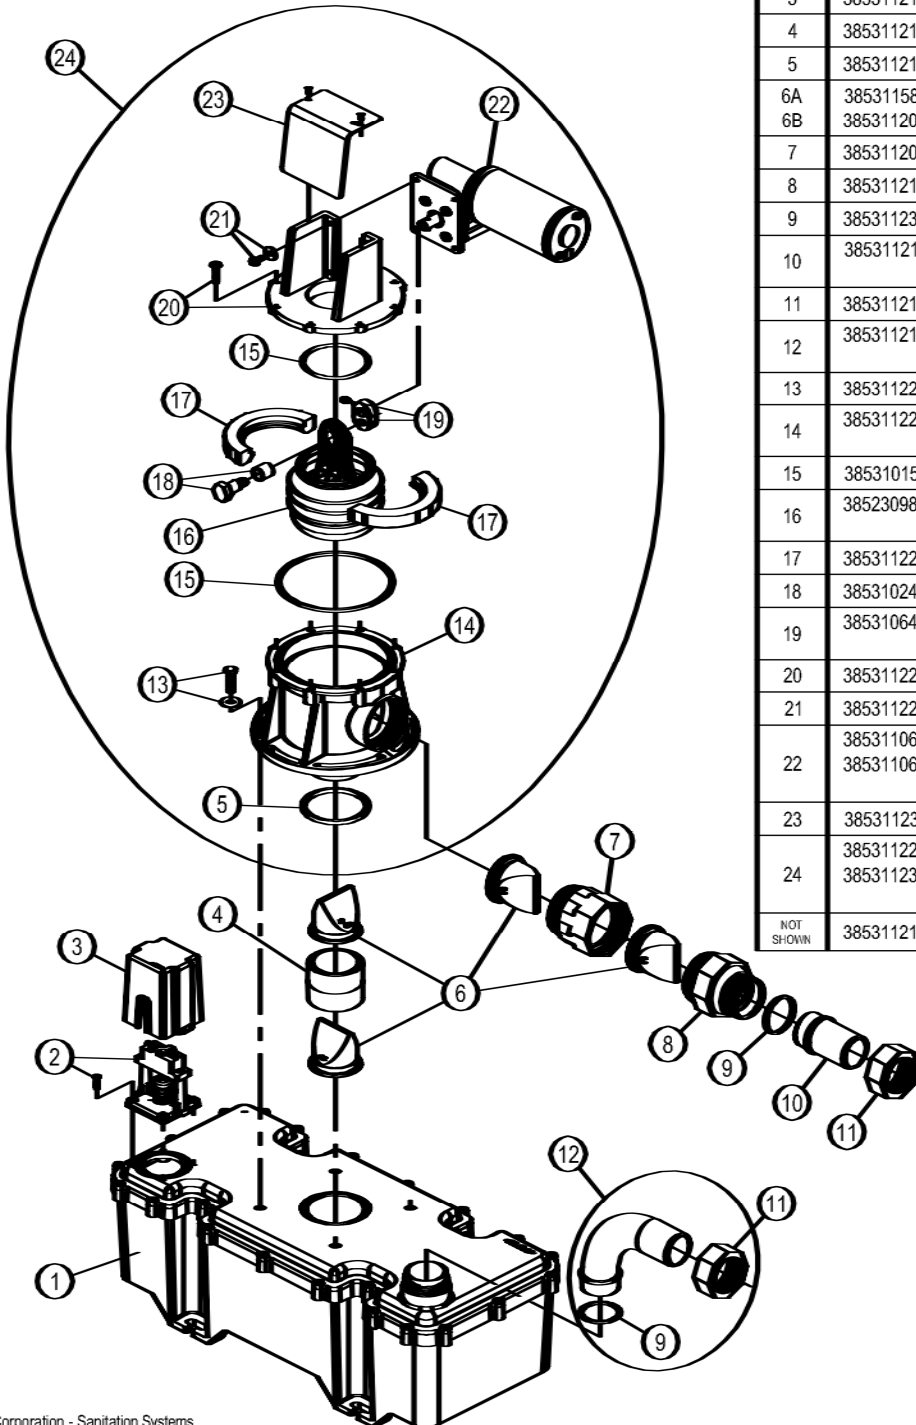

PARTS LIST: VACUUM GENERATOR 4

ITEM	PART NUMBER & DESCRIPTION
1	385311217 VG4 TANK ASSEMBLY KIT
2	385311216 VACUUM SWITCH ASSEMBLY **INCLUDES ITEM 3.
3	385311215 VACUUM SWITCH COVER
4	385311214 VG4 DISCHARGE VALVE SPACER
5	385311213 PUMP TO TANK SEAL
6A	385311581 2" CHECK VALVE REPLACEMENT (4 PER KIT)
6B	385311208 2" CHECK VALVE REPLACEMENT (2 PER KIT)
7	385311209 2" CHECK VALVE ADAPTER
8	385311210 TRANSITION FITTING 2" TO 1-1/2"
9	385311238 FITTING SEAL
10	385311211 1-1/2" VG4 STRAIGHT HOSE FITTING **INCLUDES ITEMS 9 & 11.
11	385311212 1-1/2" SWIVEL NUT
12	385311218 1-1/2" VG4 90° ELBOW HOSE FITTING **INCLUDES ITEMS 9 & 11.
13	385311220 PUMP MOUNTING HARDWARE
14	385311227 PUMP BODY REPLACEMENT KIT **INCLUDES ITEM 5.
15	385310151 PUMP O'RING REPLACEMENT KIT
16	385230980 PUMP BELLOWS ASSEMBLY KIT **INCLUDES ITEM 18
17	385311226 PUMP BELLOWS CLAMP KIT
18	385310242 PUMP BELLOWS BUSHING/BOLT KIT
19	385310644 PUMP ECCENTRIC KIT **INCLUDES ITEMS 18.
20	385311225 PUMP TOP CLOSURE REPLACEMENT
21	385311224 PUMP MOTOR MOUNTING HARDWARE
22	385311065 W-SERIES MOTOR REPLACEMENT-12V 385311066 W-SERIES MOTOR REPLACEMENT-24V **INCLUDES ITEMS 18 & 19.
23	385311231 PUMP COVER REPLACEMENT KIT
24	385311229 J-SERIES PUMP REPLACEMENT - 12V 385311230 J-SERIES PUMP REPLACEMENT - 24V **INCLUDES ITEM 5-8 & 13-23.
NOT SHOWN	385311219 TANK SEAL